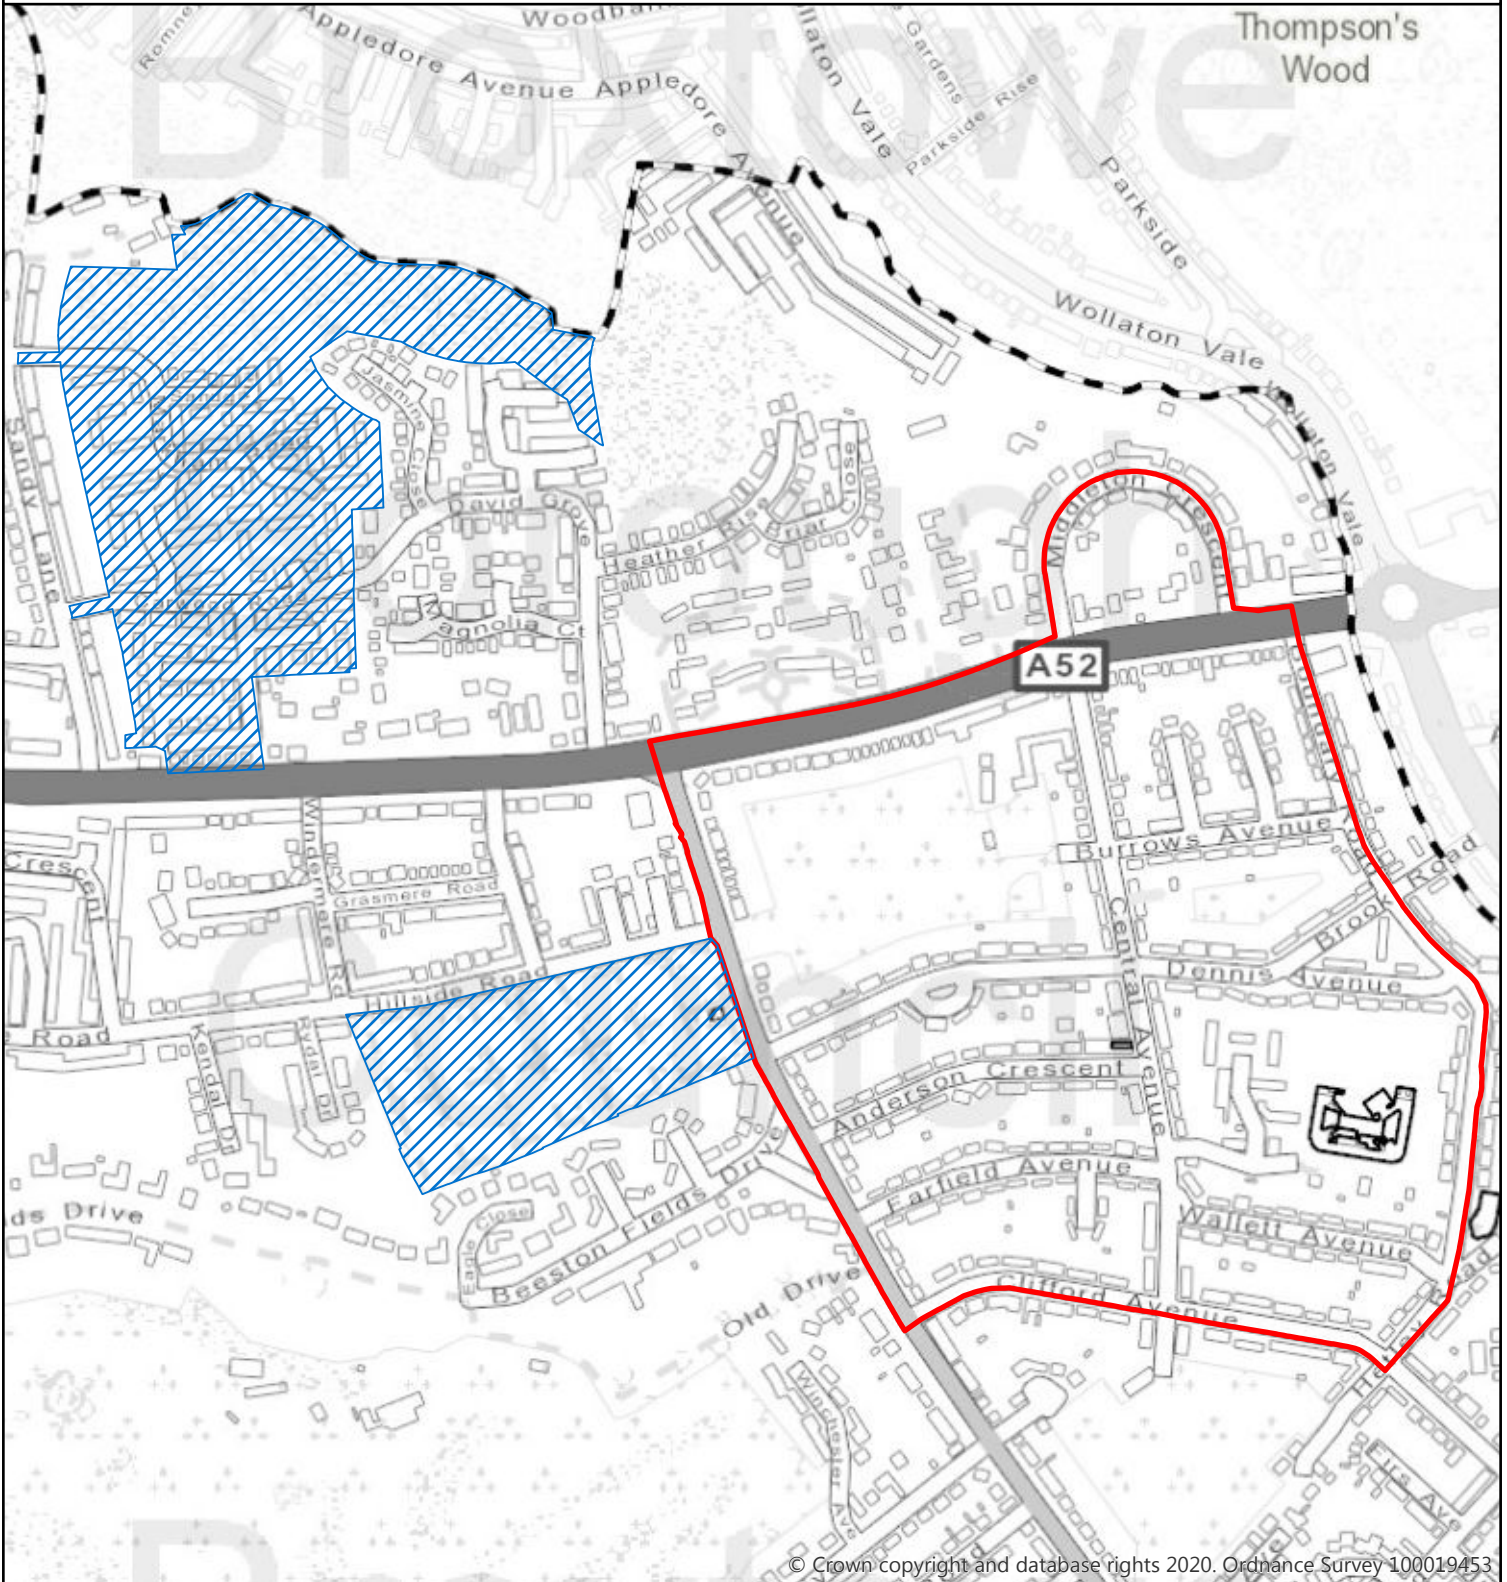

Beeston North

Broxtowe Borough Council Alcohol Control Public Spaces Protection Order

**Broxtowe
Borough
COUNCIL**

10 June 2020

© Crown copyright and database rights 2020. Ordnance Survey 100019453

NOT TO SCALE You are not permitted to copy, sub-license, distribute or sell any of this data to third parties in any form.

Please note: All locations are approximate