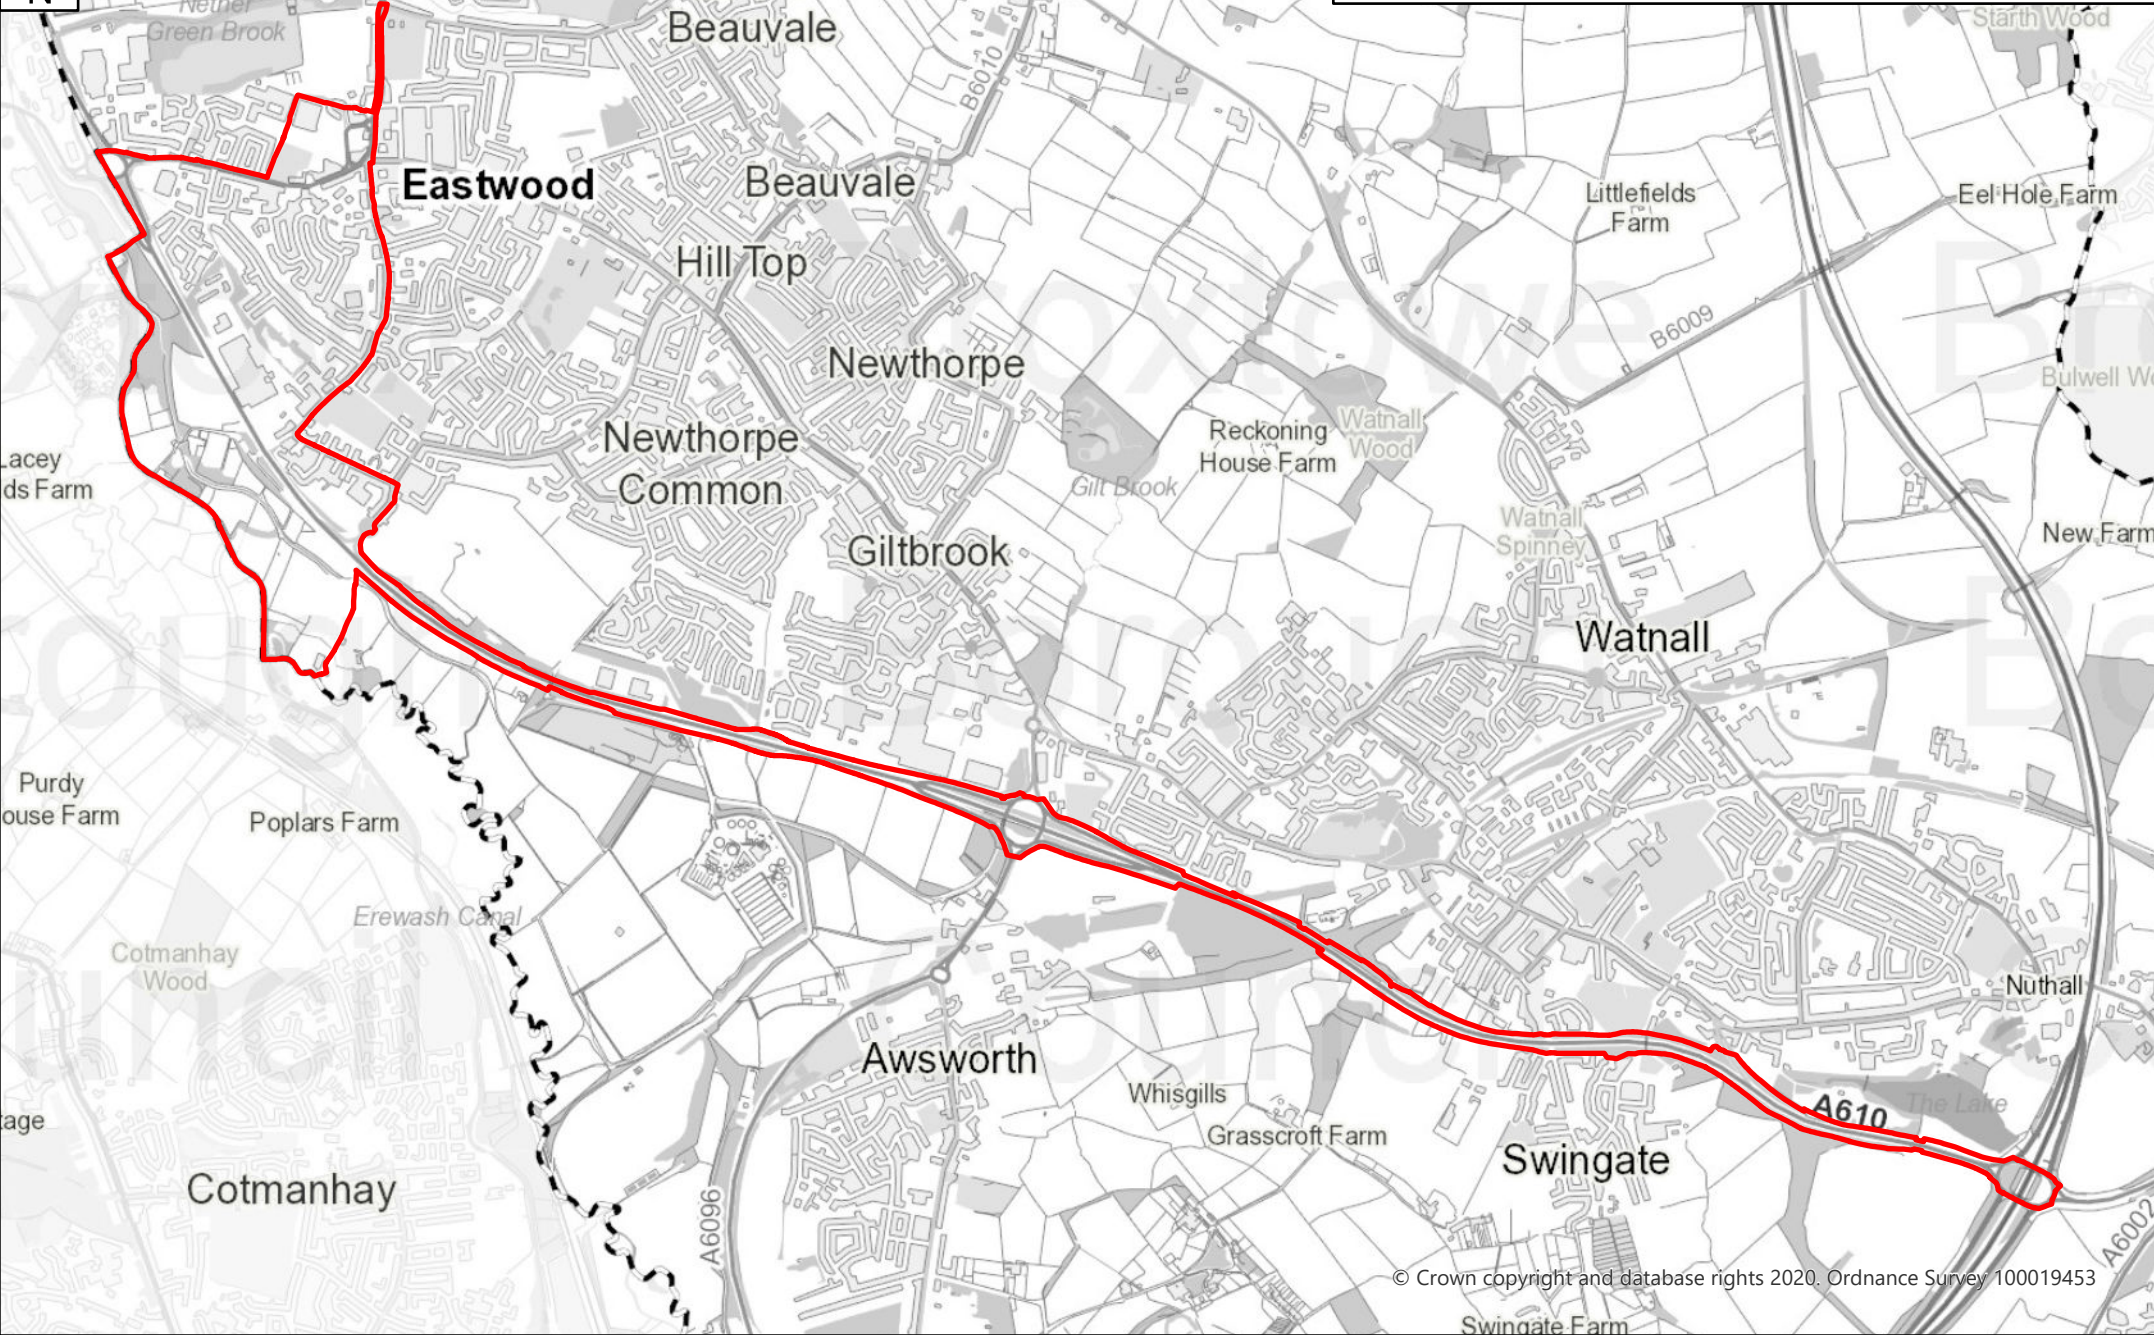

Eastwood

Broxtowe Borough Council Vehicle Nuisance
Public Spaces Protection Order

Not To Scale

You are not permitted to copy, sub-license, distribute or sell any of this data to third parties in any form.

© Crown copyright and database rights 2020. Ordnance Survey 100019453