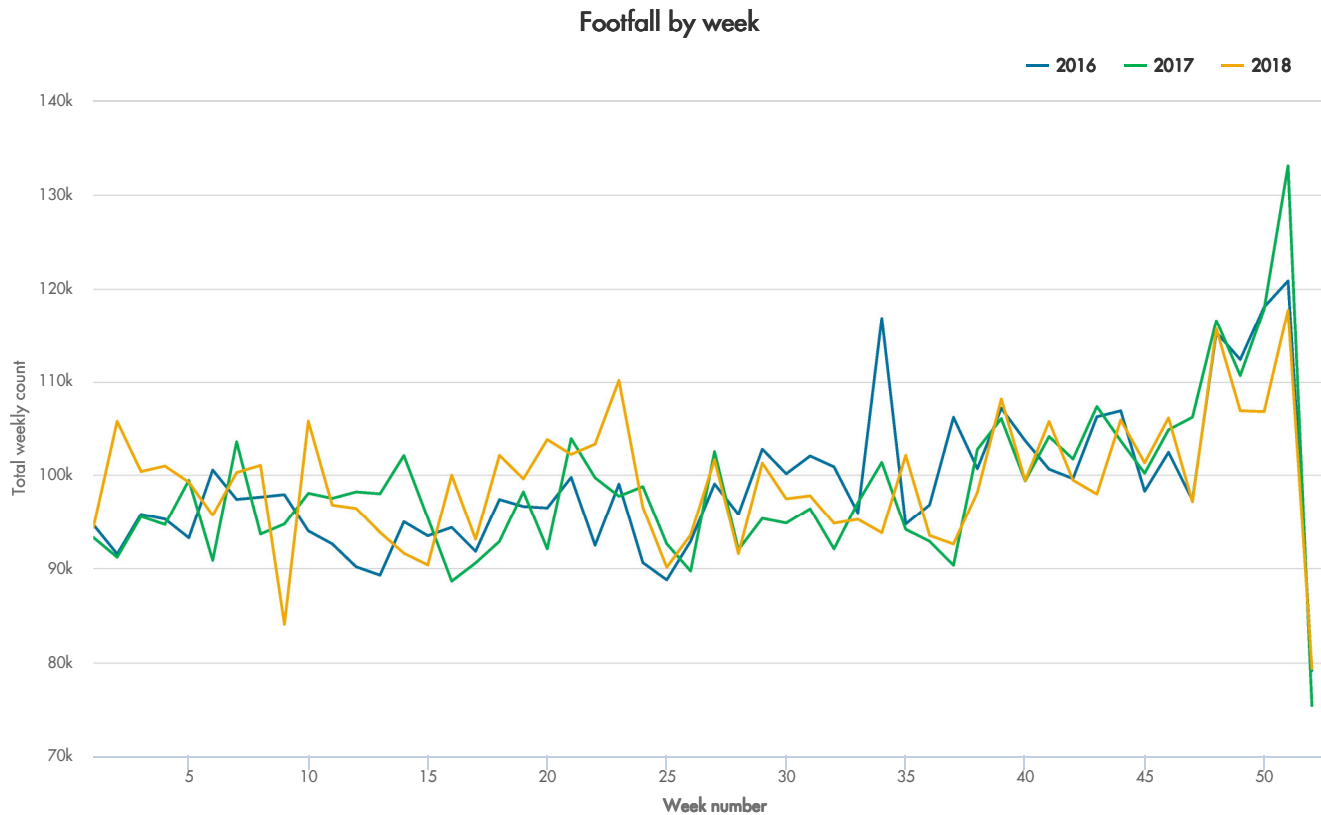

Annual Performance

[ANALYSER \(/ANALYSER\)](#)

[CALENDAR \(/CONFIG/EVENTSCALENDAR.ASPX\)](#)

[EVENT COMPARE \(/REPORT/EVENTCOMPARE.ASPX\)](#)

[ANNUAL PERFORMANCE \(/REPORT/ANNUALPERFORMANCE.ASPX\)](#)

1. Selected site: Beeston

2. End date: 29 Dec 2018

3. Time: from 00:00 to 23:00

4. Sun, Mon, Tue, Wed, Thu, Fri,
Sat

5. Grouping period: Weekly

Show + ()

Legend ▾

Springboard Research Ltd, Libra House, Sunrise Parkway, Milton Keynes, Buckinghamshire, MK14 6PH | T (UK): 00 44 845 359 2835 (tel:+448453592835) | Springboard Inc, 60 State Street, Suite 700, Boston, MA 02109 | T (US): 00 1 646 453 7675 (tel:+16464537675) | helpdesk@spring-board.info (mailto:helpdesk@spring-board.info)